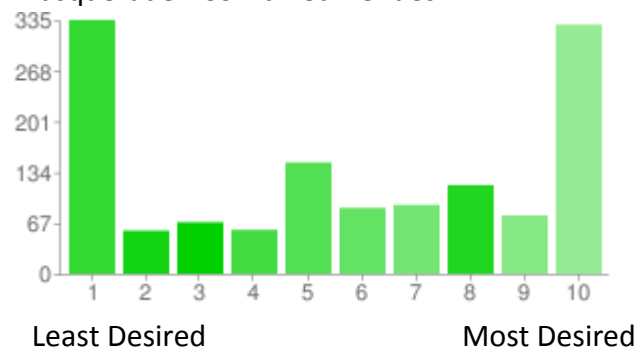

Geist

1 - Least Desired	606	44%
2	104	8%
3	103	8%
4	79	6%
5	148	11%
6	79	6%
7	74	5%
8	63	5%
9	29	2%
10 - Most Desired	81	6%

Hunter the Vigil

1 - Least Desired	627	46%
2	86	6%
3	112	8%
4	81	6%
5	152	11%
6	79	6%
7	75	5%
8	58	4%
9	28	2%
10 - Most Desired	68	5%

Masquerade - Cam/Anarch

1 - Least Desired	236	17%
2	47	3%
3	54	4%
4	55	4%
5	121	9%
6	79	6%
7	96	7%
8	100	7%
9	119	9%
10 - Most Desired	459	34%

Masquerade - Sabbat

1 - Least Desired	317	23%
2	62	5%
3	82	6%
4	52	4%
5	133	10%
6	88	6%
7	98	7%
8	115	8%
9	115	8%
10 - Most Desired	304	22%

Masquerade - Combined Venues

1 - Least Desired	335	25%
2	57	4%
3	68	5%
4	58	4%
5	147	11%
6	87	6%
7	91	7%
8	117	9%
9	77	6%
10 - Most Desired	329	24%

Dreaming

1 - Least Desired	691	51%
2	103	8%
3	97	7%
4	69	5%
5	131	10%
6	73	5%
7	52	4%
8	45	3%
9	28	2%
10 - Most Desired	77	6%

Apocalypse

1 - Least Desired	428	31%
2	58	4%
3	79	6%
4	54	4%
5	125	9%
6	59	4%
7	88	6%
8	109	8%
9	66	5%
10 - Most Desired	300	22%

Ascension

1 - Least Desired	622	46%
2	79	6%
3	108	8%
4	61	4%
5	125	9%
6	65	5%
7	80	6%
8	65	5%
9	45	3%
10 - Most Desired	116	8%