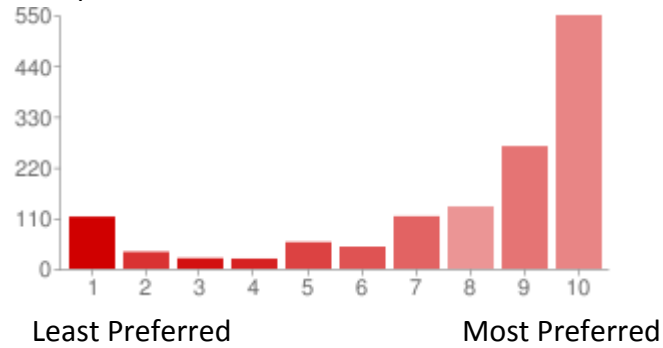

Forsaken

1 - Least Preferred	300	22%
2	162	12%
3	191	14%
4	252	18%
5	215	16%
6	143	10%
7 - Most Preferred	103	8%

Awakening

1 - Least Preferred	137	10%
2	93	7%
3	156	11%
4	234	17%
5	242	18%
6	266	19%
7 - Most Preferred	238	17%

Promethian

1 - Least Preferred	552	40%
2	363	27%
3	218	16%
4	115	8%
5	68	5%
6	30	2%
7 - Most Preferred	20	1%

Geist

1 - Least Preferred	276	20%
2	291	21%
3	269	20%
4	207	15%
5	166	12%
6	98	7%
7 - Most Preferred	59	4%

OWOD Preferred Venues

Please rate these genres from Most Preferred (10) to Least Preferred (1). Multiple venues may not have the same rating.

These are OWoD Venues

Masqrade - Cam/Anarch

1 - Least Preferred	113	8%
2	37	3%
3	23	2%
4	22	2%
5	58	4%
6	48	4%
7	114	8%
8	135	10%
9	266	19%
10 - Most Preferred	550	40%

Masqrade - Sabbat

1 - Least Preferred	128	9%
2	75	5%
3	49	4%
4	51	4%
5	50	4%
6	101	7%
7	111	8%
8	194	14%
9	352	26%
10 - Most Preferred	255	19%

Dreaming

1 - Least Preferred	325	24%
2	100	7%
3	119	9%
4	106	8%
5	135	10%
6	141	10%
7	154	11%
8	139	10%
9	85	6%
10 - Most Preferred	62	5%