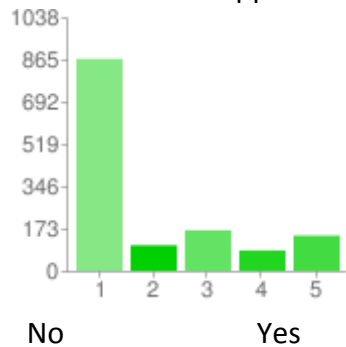

I want reset to happen simultaneously

1 - No	165	12%
2	52	4%
3	166	12%
4	155	11%
5 - Yes	826	60%

I want reset to happen separately

1 - No	635	46%
2	106	8%
3	256	19%
4	111	8%
5 - Yes	256	19%

I want reset to happen in a staggered manner

1 - No	867	63%
2	104	8%
3	166	12%
4	83	6%
5 - Yes	144	11%

If a Staggered reset takes place, please select from the following choices on how to stagger the reset

I have no preference/I do not want a staggered manner of reset	763	56%
1 month separation between genres	364	27%
2 month separation between genres	132	10%
3 month separation between genres	107	8%