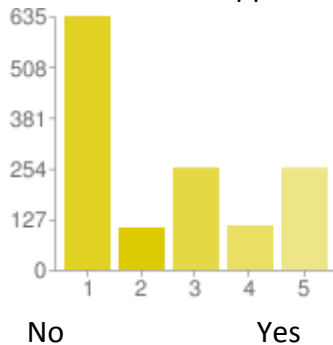

Reset Questions

These questions are in regards to how the reset will take place. For the purposes of this survey, the following terms are used:

- Simultaneous - All genres reset and launch at the same time (May 2013)
- Separated - All NWoD genres reset and launch at the same time (May 2013). All OWoD genres reset and launch some time thereafter.
- Staggered - Genres reset in a series. First genre to reset will still be May 2013.

I want reset to happen simultaneously

1 - No	165	12%
2	52	4%
3	166	12%
4	155	11%
5 - Yes	826	60%

I want reset to happen separately

1 - No	635	46%
2	106	8%
3	256	19%
4	111	8%
5 - Yes	256	19%

I want reset to happen in a staggered manner

1 - No	867	63%
2	104	8%
3	166	12%
4	83	6%
5 - Yes	144	11%

If a Staggered reset takes place, please select from the following choices on how to stagger the reset

I have no preference/I do not want a staggered manner of reset	763	56%
1 month separation between genres	364	27%
2 month separation between genres	132	10%
3 month separation between genres	107	8%