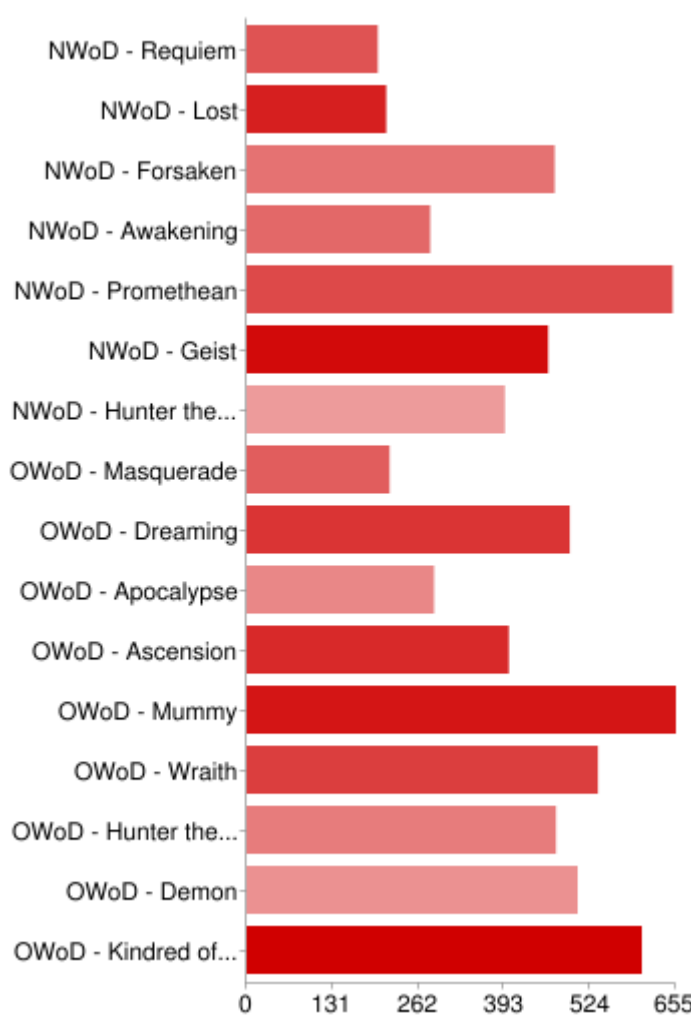

Hunter the Reckoning

1 - Least Preferred	263	19%
2	131	10%
3	216	16%
4	161	12%
5	153	11%
6	151	11%
7	119	9%
8	102	7%
9	38	3%
10 - Most Preferred	32	2%

Demon

1 - Least Preferred	277	20%
2	225	16%
3	144	11%
4	133	10%
5	137	10%
6	117	9%
7	117	9%
8	95	7%
9	59	4%
10 - Most Preferred	62	5%

Kindred of the East

1 - Least Preferred	482	35%
2	151	11%
3	133	10%
4	122	9%
5	136	10%
6	98	7%
7	81	6%
8	73	5%
9	59	4%
10 - Most Preferred	31	2%

New World; Old World - Choices and preferences

This section combines OWoD and NWoD allowing players to make the choice in which three venues they are most likely to play in, as well as least likely to play in.

I am most likely to play in:

Which games are you most likely to play in?

People may select more than one checkbox, so percentages may add up to more than 100%.

Which games are you least likely to play in?

Game	Count	Percentage
NWoD - Requiem	200	15%
NWoD - Lost	213	16%
NWoD - Forsaken	470	35%
NWoD - Awakening	280	21%
NWoD - Promethean	650	48%
NWoD - Geist	460	34%
NWoD - Hunter the Vigil	394	29%
OWoD - Masquerade	218	16%
OWoD - Dreaming	493	36%
OWoD - Apocalypse	286	21%
OWoD - Ascension	400	29%
OWoD - Mummy	655	48%
OWoD - Wraith	536	39%
OWoD - Hunter the Reckoning	472	35%
OWoD - Demon	505	37%
OWoD - Kindred of the East	603	44%