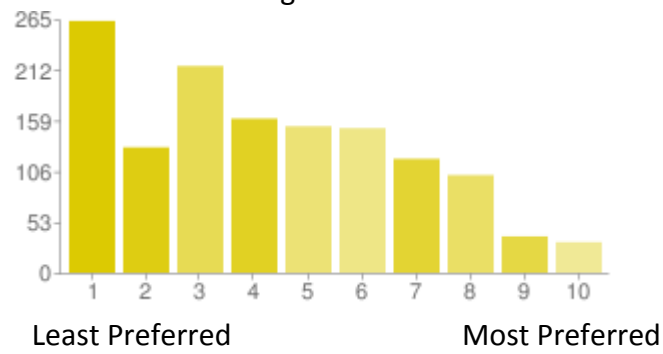

OWOD Preferred Venues

Please rate these genres from Most Preferred (10) to Least Preferred (1). Multiple venues may not have the same rating.

These are OWoD Venues

Masqrade - Cam/Anarch

1 - Least Preferred	113	8%
2	37	3%
3	23	2%
4	22	2%
5	58	4%
6	48	4%
7	114	8%
8	135	10%
9	266	19%
10 - Most Preferred	550	40%

Apocalypse

1 - Least Preferred	156	11%
2	69	5%
3	60	4%
4	66	5%
5	94	7%
6	121	9%
7	165	12%
8	235	17%
9	154	11%
10 - Most Preferred	246	18%

Ascension

1 - Least Preferred	197	14%
2	81	6%
3	107	8%
4	108	8%
5	167	12%
6	206	15%
7	175	13%
8	123	9%
9	106	8%
10 - Most Preferred	96	7%

Mummy

1 - Least Preferred	317	23%
2	199	15%
3	231	17%
4	210	15%
5	187	14%
6	90	7%
7	61	4%
8	33	2%
9	27	2%
10 - Most Preferred	11	1%

Wraith

1 - Least Preferred	270	20%
2	154	11%
3	167	12%
4	205	15%
5	196	14%
6	131	10%
7	100	7%
8	63	5%
9	46	3%
10 - Most Preferred	34	2%

Hunter the Reckoning

1 - Least Preferred	263	19%
2	131	10%
3	216	16%
4	161	12%
5	153	11%
6	151	11%
7	119	9%
8	102	7%
9	38	3%
10 - Most Preferred	32	2%

Demon

1 - Least Preferred	277	20%
2	225	16%
3	144	11%
4	133	10%
5	137	10%
6	117	9%
7	117	9%
8	95	7%
9	59	4%
10 - Most Preferred	62	5%