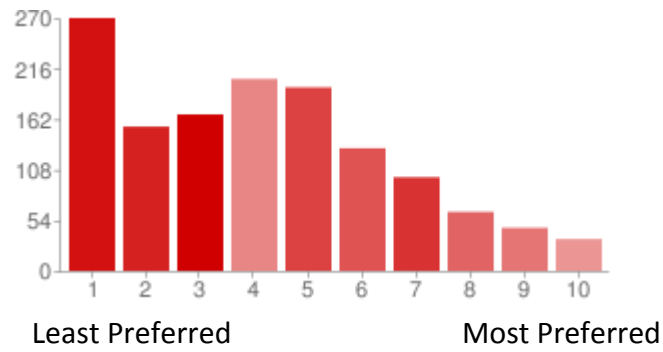

OWOD Preferred Venues

Please rate these genres from Most Preferred (10) to Least Preferred (1). Multiple venues may not have the same rating.

These are OWoD Venues

Masqrade - Cam/Anarch

1 - Least Preferred	113	8%
2	37	3%
3	23	2%
4	22	2%
5	58	4%
6	48	4%
7	114	8%
8	135	10%
9	266	19%
10 - Most Preferred	550	40%

Masqrade - Sabbat

1 - Least Preferred	128	9%
2	75	5%
3	49	4%
4	51	4%
5	50	4%
6	101	7%
7	111	8%
8	194	14%
9	352	26%
10 - Most Preferred	255	19%

Dreaming

1 - Least Preferred	325	24%
2	100	7%
3	119	9%
4	106	8%
5	135	10%
6	141	10%
7	154	11%
8	139	10%
9	85	6%
10 - Most Preferred	62	5%

Apocalypse

1 - Least Preferred	156	11%
2	69	5%
3	60	4%
4	66	5%
5	94	7%
6	121	9%
7	165	12%
8	235	17%
9	154	11%
10 - Most Preferred	246	18%

Ascension

1 - Least Preferred	197	14%
2	81	6%
3	107	8%
4	108	8%
5	167	12%
6	206	15%
7	175	13%
8	123	9%
9	106	8%
10 - Most Preferred	96	7%

Mummy

1 - Least Preferred	317	23%
2	199	15%
3	231	17%
4	210	15%
5	187	14%
6	90	7%
7	61	4%
8	33	2%
9	27	2%
10 - Most Preferred	11	1%

Wraith

1 - Least Preferred	270	20%
2	154	11%
3	167	12%
4	205	15%
5	196	14%
6	131	10%
7	100	7%
8	63	5%
9	46	3%
10 - Most Preferred	34	2%