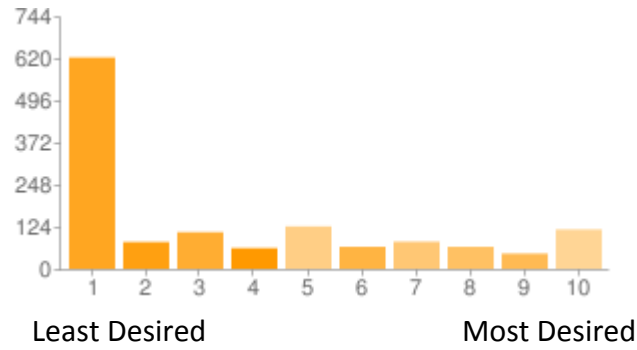

Masquerade - Cam/Anarch

1 - Least Desired	236	17%
2	47	3%
3	54	4%
4	55	4%
5	121	9%
6	79	6%
7	96	7%
8	100	7%
9	119	9%
10 - Most Desired	459	34%

Masquerade - Sabbat

1 - Least Desired	317	23%
2	62	5%
3	82	6%
4	52	4%
5	133	10%
6	88	6%
7	98	7%
8	115	8%
9	115	8%
10 - Most Desired	304	22%

Masquerade - Combined Venues

1 - Least Desired	335	25%
2	57	4%
3	68	5%
4	58	4%
5	147	11%
6	87	6%
7	91	7%
8	117	9%
9	77	6%
10 - Most Desired	329	24%

Dreaming

1 - Least Desired	691	51%
2	103	8%
3	97	7%
4	69	5%
5	131	10%
6	73	5%
7	52	4%
8	45	3%
9	28	2%
10 - Most Desired	77	6%

Apocalypse

1 - Least Desired	428	31%
2	58	4%
3	79	6%
4	54	4%
5	125	9%
6	59	4%
7	88	6%
8	109	8%
9	66	5%
10 - Most Desired	300	22%

Ascension

1 - Least Desired	622	46%
2	79	6%
3	108	8%
4	61	4%
5	125	9%
6	65	5%
7	80	6%
8	65	5%
9	45	3%
10 - Most Desired	116	8%

Mummy

1 - Least Desired	869	64%
2	97	7%
3	92	7%
4	52	4%
5	105	8%
6	37	3%
7	44	3%
8	23	2%
9	17	1%
10 - Most Desired	30	2%

Wraith

1 - Least Desired	799	58%
2	84	6%
3	91	7%
4	57	4%
5	128	9%
6	53	4%
7	48	4%
8	27	2%
9	18	1%
10 - Most Desired	61	4%