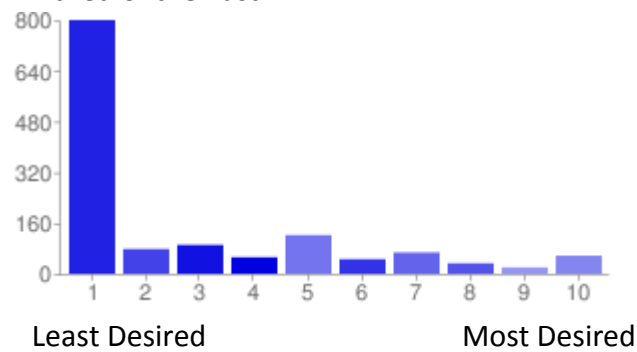

Mummy

1 - Least Desired	869	64%
2	97	7%
3	92	7%
4	52	4%
5	105	8%
6	37	3%
7	44	3%
8	23	2%
9	17	1%
10 - Most Desired	30	2%

Wraith

1 - Least Desired	799	58%
2	84	6%
3	91	7%
4	57	4%
5	128	9%
6	53	4%
7	48	4%
8	27	2%
9	18	1%
10 - Most Desired	61	4%

Hunter the Reckoning

1 - Least Desired	810	59%
2	81	6%
3	95	7%
4	69	5%
5	115	8%
6	51	4%
7	34	2%
8	39	3%
9	27	2%
10 - Most Desired	45	3%

Demon

1 - Least Desired	740	54%
2	76	6%
3	81	6%
4	62	5%
5	119	9%
6	66	5%
7	63	5%
8	38	3%
9	27	2%
10 - Most Desired	94	7%

Kindred of the East

1 - Least Desired	800	59%
2	78	6%
3	91	7%
4	52	4%
5	122	9%
6	46	3%
7	67	5%
8	33	2%
9	20	1%
10 - Most Desired	57	4%

NWOD Preferred Venues

Please rate these genres from Most Preferred (7) to Least Preferred (1). Multiple venues may not have the same rating.