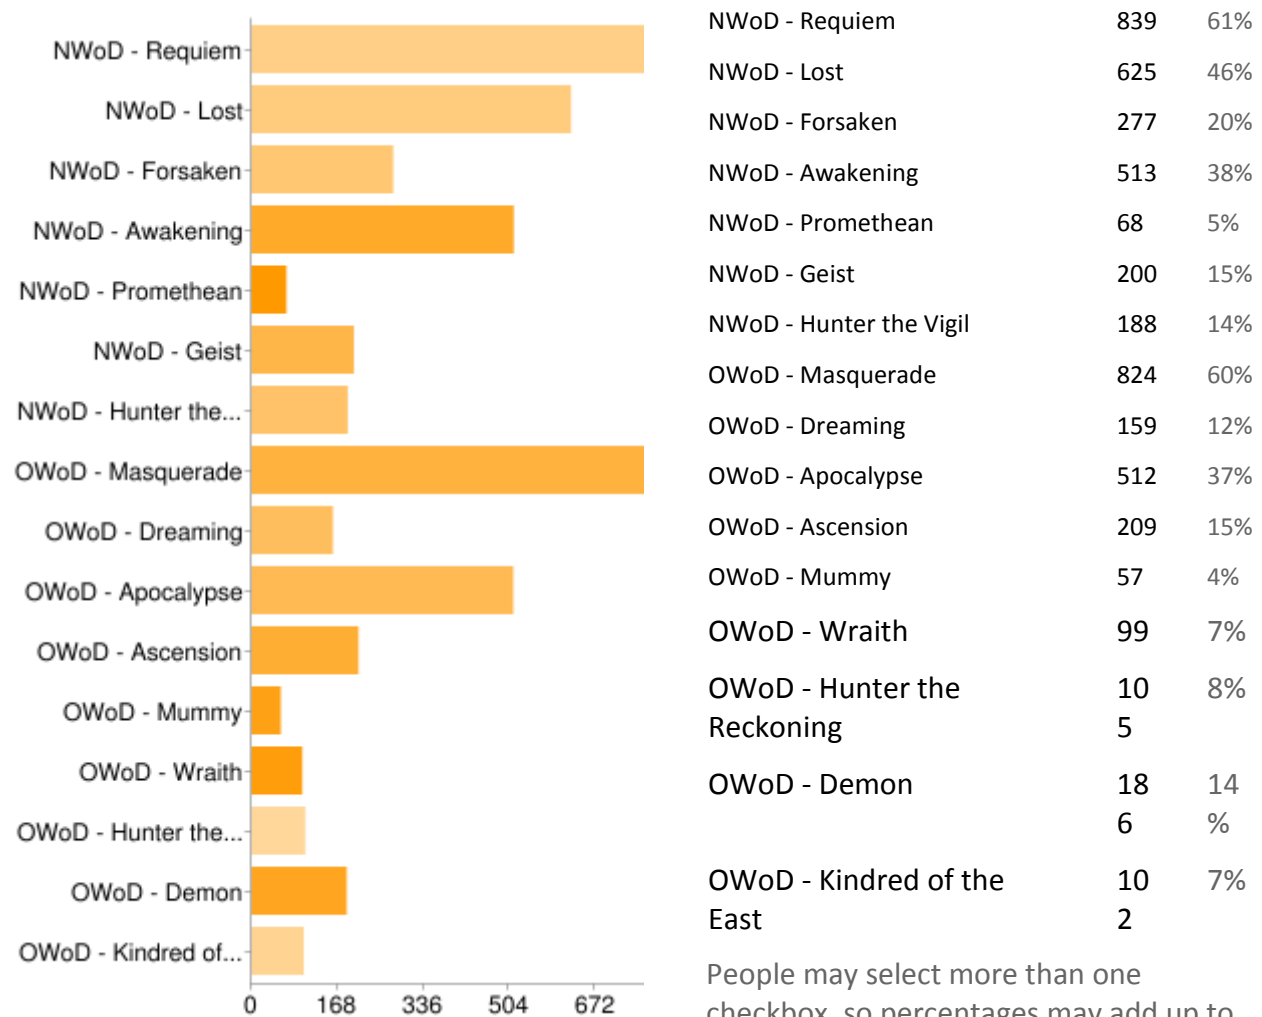

Which games are you most likely to play in?