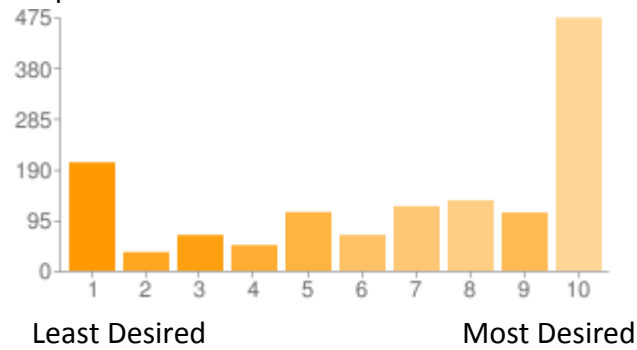

1 - No	867	63%
2	104	8%
3	166	12%
4	83	6%
5 - Yes	144	11%

If a Staggered reset takes place, please select from the following choices on how to stagger the reset

I have no preference/I do not want a staggered manner of reset	763	56%
1 month separation between genres	364	27%
2 month separation between genres	132	10%
3 month separation between genres	107	8%

If your preference is not chosen, will it affect you desire to participate in a given venue?

1 - Not Impacted	507	37%
2	221	16%
3	376	28%
4	144	11%
5 - Extremely Impacted	118	9%

Not Impacted Extremely Impacted

Desired Venue Ratings

Please rate these genres from Most Desired (10) to Least Desired (1). Multiple venues may have the same rating.

Requiem

1 - Least Desired	203	15%
2	35	3%
3	67	5%
4	48	4%
5	110	8%
6	67	5%
7	121	9%
8	132	10%
9	109	8%
10 - Most Desired	474	35%

Lost

1 - Least Desired	239	17%
2	53	4%
3	96	7%
4	47	3%
5	139	10%
6	90	7%
7	137	10%
8	142	10%
9	104	8%
10 - Most Desired	319	23%

Forsaken

1 - Least Desired	499	37%
2	96	7%
3	120	9%
4	70	5%
5	161	12%
6	71	5%
7	90	7%
8	66	5%
9	52	4%
10 - Most Desired	141	10%