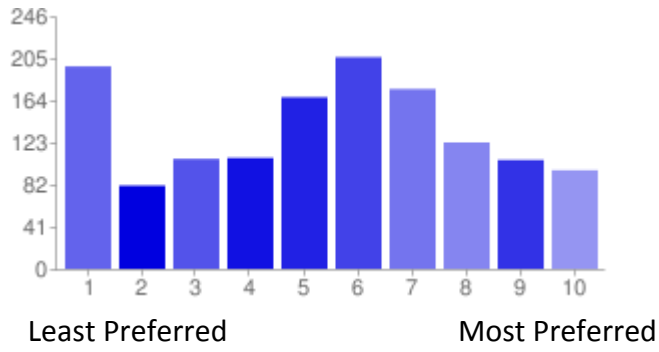

OWOD Preferred Venues

Please rate these genres from Most Preferred (10) to Least Preferred (1). Multiple venues may not have the same rating.

These are OWoD Venues

Masqrade - Cam/Anarch

1 - Least Preferred	113	8%
2	37	3%
3	23	2%
4	22	2%
5	58	4%
6	48	4%
7	114	8%
8	135	10%
9	266	19%
10 - Most Preferred	550	40%

Masqrade - Sabbat

1 - Least Preferred	128	9%
2	75	5%
3	49	4%
4	51	4%
5	50	4%
6	101	7%
7	111	8%
8	194	14%
9	352	26%
10 - Most Preferred	255	19%

Dreaming

1 - Least Preferred	325	24%
2	100	7%
3	119	9%
4	106	8%
5	135	10%
6	141	10%
7	154	11%
8	139	10%
9	85	6%
10 - Most Preferred	62	5%

Apocalypse

1 - Least Preferred	156	11%
2	69	5%
3	60	4%
4	66	5%
5	94	7%
6	121	9%
7	165	12%
8	235	17%
9	154	11%
10 - Most Preferred	246	18%

Ascension

1 - Least Preferred	197	14%
2	81	6%
3	107	8%
4	108	8%
5	167	12%
6	206	15%
7	175	13%
8	123	9%
9	106	8%
10 - Most Preferred	96	7%