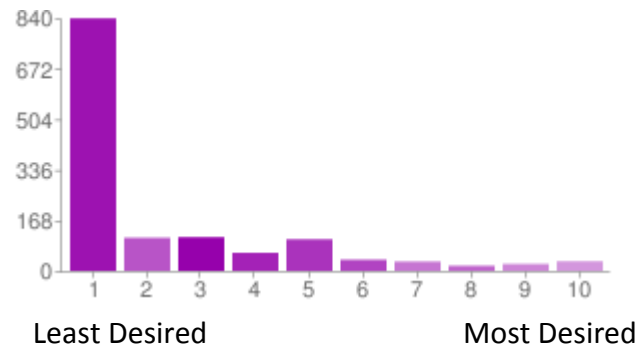

Desired Venue Ratings

Please rate these genres from Most Desired (10) to Least Desired (1). Multiple venues may have the same rating.

Requiem

1 - Least Desired	203	15%
2	35	3%
3	67	5%
4	48	4%
5	110	8%
6	67	5%
7	121	9%
8	132	10%
9	109	8%
10 - Most Desired	474	35%

Lost

1 - Least Desired	239	17%
2	53	4%
3	96	7%
4	47	3%
5	139	10%
6	90	7%
7	137	10%
8	142	10%
9	104	8%
10 - Most Desired	319	23%

Forsaken

1 - Least Desired	499	37%
2	96	7%
3	120	9%
4	70	5%
5	161	12%
6	71	5%
7	90	7%
8	66	5%
9	52	4%
10 - Most Desired	141	10%

Awakening

1 - Least Desired	327	24%
2	74	5%
3	97	7%
4	75	5%
5	137	10%
6	88	6%
7	115	8%
8	109	8%
9	89	7%
10 - Most Desired	255	19%

Promethean

1 - Least Desired	839	61%
2	110	8%
3	112	8%
4	60	4%
5	105	8%
6	37	3%
7	31	2%
8	17	1%
9	23	2%
10 - Most Desired	32	2%

Geist

1 - Least Desired	606	44%
2	104	8%
3	103	8%
4	79	6%
5	148	11%
6	79	6%
7	74	5%
8	63	5%
9	29	2%
10 - Most Desired	81	6%

Hunter the Vigil

1 - Least Desired	627	46%
2	86	6%
3	112	8%
4	81	6%
5	152	11%
6	79	6%
7	75	5%
8	58	4%
9	28	2%
10 - Most Desired	68	5%