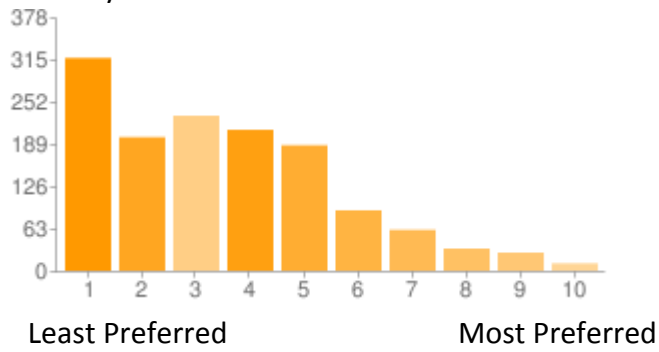

OWOD Preferred Venues

Please rate these genres from Most Preferred (10) to Least Preferred (1). Multiple venues may not have the same rating.

These are OWoD Venues

Masqrade - Cam/Anarch

1 - Least Preferred	113	8%
2	37	3%
3	23	2%
4	22	2%
5	58	4%
6	48	4%
7	114	8%
8	135	10%
9	266	19%
10 - Most Preferred	550	40%

Masqrade - Sabbat

1 - Least Preferred	128	9%
2	75	5%
3	49	4%
4	51	4%
5	50	4%
6	101	7%
7	111	8%
8	194	14%
9	352	26%
10 - Most Preferred	255	19%

Dreaming

1 - Least Preferred	325	24%
2	100	7%
3	119	9%
4	106	8%
5	135	10%
6	141	10%
7	154	11%
8	139	10%
9	85	6%
10 - Most Preferred	62	5%

Apocalypse

1 - Least Preferred	156	11%
2	69	5%
3	60	4%
4	66	5%
5	94	7%
6	121	9%
7	165	12%
8	235	17%
9	154	11%
10 - Most Preferred	246	18%

Ascension

1 - Least Preferred	197	14%
2	81	6%
3	107	8%
4	108	8%
5	167	12%
6	206	15%
7	175	13%
8	123	9%
9	106	8%
10 - Most Preferred	96	7%

Mummy

1 - Least Preferred	317	23%
2	199	15%
3	231	17%
4	210	15%
5	187	14%
6	90	7%
7	61	4%
8	33	2%
9	27	2%
10 - Most Preferred	11	1%

Wraith

1 - Least Preferred	270	20%
2	154	11%
3	167	12%
4	205	15%
5	196	14%
6	131	10%
7	100	7%
8	63	5%
9	46	3%
10 - Most Preferred	34	2%