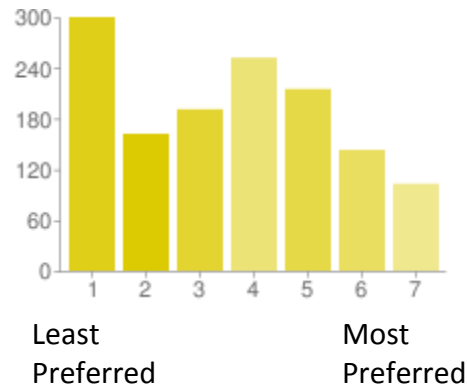

Hunter the Reckoning

1 - Least Desired	810	59%
2	81	6%
3	95	7%
4	69	5%
5	115	8%
6	51	4%
7	34	2%
8	39	3%
9	27	2%
10 - Most Desired	45	3%

Demon

1 - Least Desired	740	54%
2	76	6%
3	81	6%
4	62	5%
5	119	9%
6	66	5%
7	63	5%
8	38	3%
9	27	2%
10 - Most Desired	94	7%

Kindred of the East

1 - Least Desired	800	59%
2	78	6%
3	91	7%
4	52	4%
5	122	9%
6	46	3%
7	67	5%
8	33	2%
9	20	1%
10 - Most Desired	57	4%

NWOD Preferred Venues

Please rate these genres from Most Preferred (7) to Least Preferred (1). Multiple venues may not have the same rating.

These are NWoD Venues

Requiem

1 - Least Preferred	121	9%
2	55	4%
3	60	4%
4	109	8%
5	155	11%
6	256	19%
7 - Most Preferred	610	45%

Lost

1 - Least Preferred	112	8%
2	79	6%
3	102	7%
4	175	13%
5	268	20%
6	325	24%
7 - Most Preferred	305	22%

Forsaken

1 - Least Preferred	300	22%
2	162	12%
3	191	14%
4	252	18%
5	215	16%
6	143	10%
7 - Most Preferred	103	8%

Awakening

1 - Least Preferred	137	10%
2	93	7%
3	156	11%
4	234	17%
5	242	18%
6	266	19%
7 - Most Preferred	238	17%