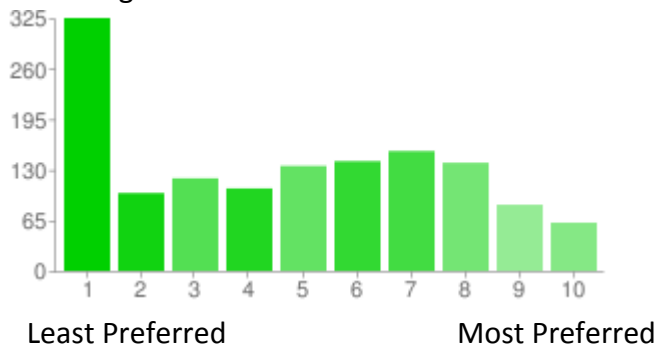

Forsaken

1 - Least Preferred	300	22%
2	162	12%
3	191	14%
4	252	18%
5	215	16%
6	143	10%
7 - Most Preferred	103	8%

Awakening

1 - Least Preferred	137	10%
2	93	7%
3	156	11%
4	234	17%
5	242	18%
6	266	19%
7 - Most Preferred	238	17%

OWOD Preferred Venues

Please rate these genres from Most Preferred (10) to Least Preferred (1). Multiple venues may not have the same rating.

These are OWoD Venues

Masqrade - Cam/Anarch

1 - Least Preferred	113	8%
2	37	3%
3	23	2%
4	22	2%
5	58	4%
6	48	4%
7	114	8%
8	135	10%
9	266	19%
10 - Most Preferred	550	40%

Masqrade - Sabbat

1 - Least Preferred	128	9%
2	75	5%
3	49	4%
4	51	4%
5	50	4%
6	101	7%
7	111	8%
8	194	14%
9	352	26%
10 - Most Preferred	255	19%

Dreaming

1 - Least Preferred	325	24%
2	100	7%
3	119	9%
4	106	8%
5	135	10%
6	141	10%
7	154	11%
8	139	10%
9	85	6%
10 - Most Preferred	62	5%