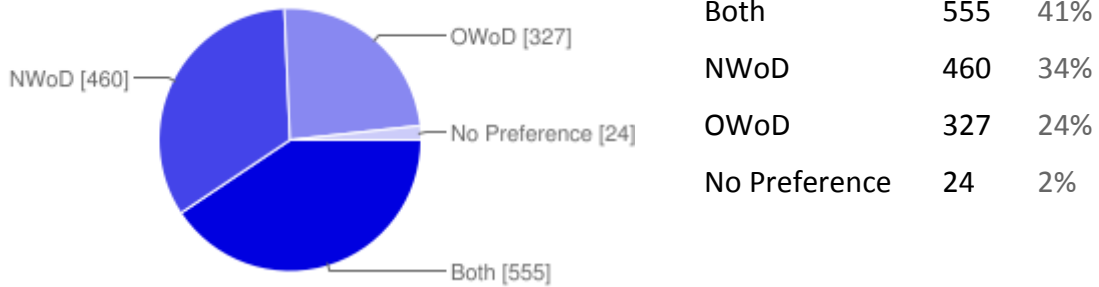

New World; Old World - Choices and preferences

This section combines OWoD and NWoD allowing players to make the choice in which three venues they are most likely to play in, as well as least likely to play in.

I am most likely to play in: