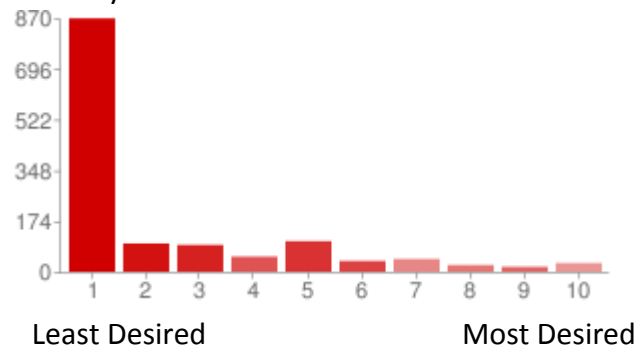

Masquerade - Combined Venues

1 - Least Desired	335	25%
2	57	4%
3	68	5%
4	58	4%
5	147	11%
6	87	6%
7	91	7%
8	117	9%
9	77	6%
10 - Most Desired	329	24%

Dreaming

1 - Least Desired	691	51%
2	103	8%
3	97	7%
4	69	5%
5	131	10%
6	73	5%
7	52	4%
8	45	3%
9	28	2%
10 - Most Desired	77	6%

Apocalypse

1 - Least Desired	428	31%
2	58	4%
3	79	6%
4	54	4%
5	125	9%
6	59	4%
7	88	6%
8	109	8%
9	66	5%
10 - Most Desired	300	22%

Ascension

1 - Least Desired	622	46%
2	79	6%
3	108	8%
4	61	4%
5	125	9%
6	65	5%
7	80	6%
8	65	5%
9	45	3%
10 - Most Desired	116	8%

Mummy

1 - Least Desired	869	64%
2	97	7%
3	92	7%
4	52	4%
5	105	8%
6	37	3%
7	44	3%
8	23	2%
9	17	1%
10 - Most Desired	30	2%

Wraith

1 - Least Desired	799	58%
2	84	6%
3	91	7%
4	57	4%
5	128	9%
6	53	4%
7	48	4%
8	27	2%
9	18	1%
10 - Most Desired	61	4%