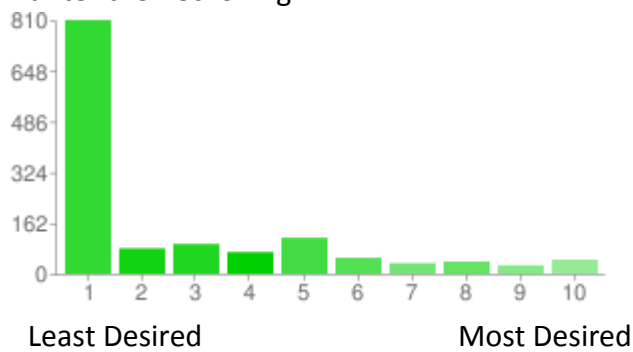

Apocalypse

1 - Least Desired	428	31%
2	58	4%
3	79	6%
4	54	4%
5	125	9%
6	59	4%
7	88	6%
8	109	8%
9	66	5%
10 - Most Desired	300	22%

Ascension

1 - Least Desired	622	46%
2	79	6%
3	108	8%
4	61	4%
5	125	9%
6	65	5%
7	80	6%
8	65	5%
9	45	3%
10 - Most Desired	116	8%

Mummy

1 - Least Desired	869	64%
2	97	7%
3	92	7%
4	52	4%
5	105	8%
6	37	3%
7	44	3%
8	23	2%
9	17	1%
10 - Most Desired	30	2%

Wraith

1 - Least Desired	799	58%
2	84	6%
3	91	7%
4	57	4%
5	128	9%
6	53	4%
7	48	4%
8	27	2%
9	18	1%
10 - Most Desired	61	4%

Hunter the Reckoning

1 - Least Desired	810	59%
2	81	6%
3	95	7%
4	69	5%
5	115	8%
6	51	4%
7	34	2%
8	39	3%
9	27	2%
10 - Most Desired	45	3%

Demon

1 - Least Desired	740	54%
2	76	6%
3	81	6%
4	62	5%
5	119	9%
6	66	5%
7	63	5%
8	38	3%
9	27	2%
10 - Most Desired	94	7%

Kindred of the East

1 - Least Desired	800	59%
2	78	6%
3	91	7%
4	52	4%
5	122	9%
6	46	3%
7	67	5%
8	33	2%
9	20	1%
10 - Most Desired	57	4%

NWOD Preferred Venues

Please rate these genres from Most Preferred (7) to Least Preferred (1). Multiple venues may not have the same rating.