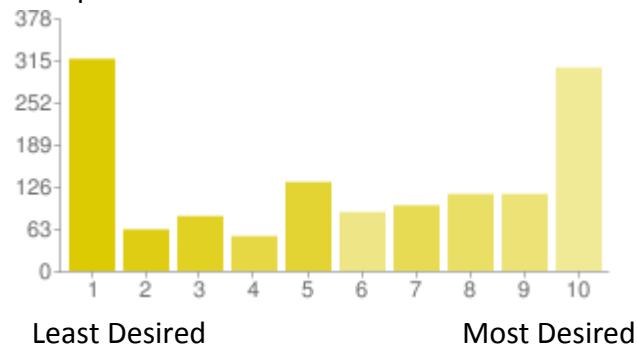

Awakening

1 - Least Desired	327	24%
2	74	5%
3	97	7%
4	75	5%
5	137	10%
6	88	6%
7	115	8%
8	109	8%
9	89	7%
10 - Most Desired	255	19%

Promethean

1 - Least Desired	839	61%
2	110	8%
3	112	8%
4	60	4%
5	105	8%
6	37	3%
7	31	2%
8	17	1%
9	23	2%
10 - Most Desired	32	2%

Geist

1 - Least Desired	606	44%
2	104	8%
3	103	8%
4	79	6%
5	148	11%
6	79	6%
7	74	5%
8	63	5%
9	29	2%
10 - Most Desired	81	6%

Hunter the Vigil

1 - Least Desired	627	46%
2	86	6%
3	112	8%
4	81	6%
5	152	11%
6	79	6%
7	75	5%
8	58	4%
9	28	2%
10 - Most Desired	68	5%

Masquerade - Cam/Anarch

1 - Least Desired	236	17%
2	47	3%
3	54	4%
4	55	4%
5	121	9%
6	79	6%
7	96	7%
8	100	7%
9	119	9%
10 - Most Desired	459	34%

Masquerade - Sabbat

1 - Least Desired	317	23%
2	62	5%
3	82	6%
4	52	4%
5	133	10%
6	88	6%
7	98	7%
8	115	8%
9	115	8%
10 - Most Desired	304	22%

Masquerade - Combined Venues

1 - Least Desired	335	25%
2	57	4%
3	68	5%
4	58	4%
5	147	11%
6	87	6%
7	91	7%
8	117	9%
9	77	6%
10 - Most Desired	329	24%

Dreaming

1 - Least Desired	691	51%
2	103	8%
3	97	7%
4	69	5%
5	131	10%
6	73	5%
7	52	4%
8	45	3%
9	28	2%
10 - Most Desired	77	6%