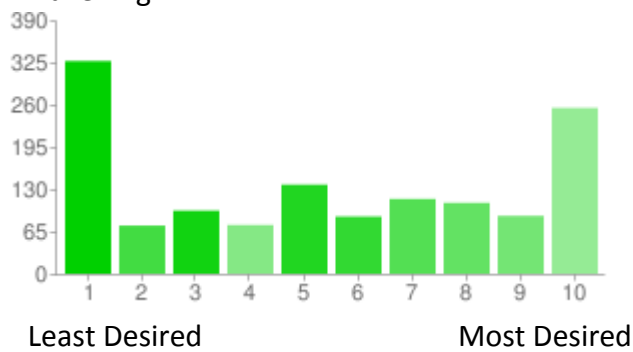

Desired Venue Ratings

Please rate these genres from Most Desired (10) to Least Desired (1). Multiple venues may have the same rating.

Requiem

1 - Least Desired	203	15%
2	35	3%
3	67	5%
4	48	4%
5	110	8%
6	67	5%
7	121	9%
8	132	10%
9	109	8%
10 - Most Desired	474	35%

Lost

1 - Least Desired	239	17%
2	53	4%
3	96	7%
4	47	3%
5	139	10%
6	90	7%
7	137	10%
8	142	10%
9	104	8%
10 - Most Desired	319	23%

Forsaken

1 - Least Desired	499	37%
2	96	7%
3	120	9%
4	70	5%
5	161	12%
6	71	5%
7	90	7%
8	66	5%
9	52	4%
10 - Most Desired	141	10%

Awakening

1 - Least Desired	327	24%
2	74	5%
3	97	7%
4	75	5%
5	137	10%
6	88	6%
7	115	8%
8	109	8%
9	89	7%
10 - Most Desired	255	19%

Promethean

1 - Least Desired	839	61%
2	110	8%
3	112	8%
4	60	4%
5	105	8%
6	37	3%
7	31	2%
8	17	1%
9	23	2%
10 - Most Desired	32	2%

Geist

1 - Least Desired	606	44%
2	104	8%
3	103	8%
4	79	6%
5	148	11%
6	79	6%
7	74	5%
8	63	5%
9	29	2%
10 - Most Desired	81	6%

Hunter the Vigil

1 - Least Desired	627	46%
2	86	6%
3	112	8%
4	81	6%
5	152	11%
6	79	6%
7	75	5%
8	58	4%
9	28	2%
10 - Most Desired	68	5%