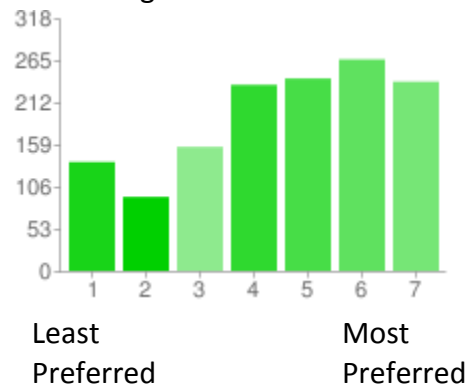

Hunter the Reckoning

1 - Least Desired	810	59%
2	81	6%
3	95	7%
4	69	5%
5	115	8%
6	51	4%
7	34	2%
8	39	3%
9	27	2%
10 - Most Desired	45	3%

Demon

1 - Least Desired	740	54%
2	76	6%
3	81	6%
4	62	5%
5	119	9%
6	66	5%
7	63	5%
8	38	3%
9	27	2%
10 - Most Desired	94	7%

Kindred of the East

1 - Least Desired	800	59%
2	78	6%
3	91	7%
4	52	4%
5	122	9%
6	46	3%
7	67	5%
8	33	2%
9	20	1%
10 - Most Desired	57	4%

NWOD Preferred Venues

Please rate these genres from Most Preferred (7) to Least Preferred (1). Multiple venues may not have the same rating.

These are NWoD Venues

Requiem

1 - Least Preferred	121	9%
2	55	4%
3	60	4%
4	109	8%
5	155	11%
6	256	19%
7 - Most Preferred	610	45%

Lost

1 - Least Preferred	112	8%
2	79	6%
3	102	7%
4	175	13%
5	268	20%
6	325	24%
7 - Most Preferred	305	22%

Forsaken

1 - Least Preferred	300	22%
2	162	12%
3	191	14%
4	252	18%
5	215	16%
6	143	10%
7 - Most Preferred	103	8%

Awakening

1 - Least Preferred	137	10%
2	93	7%
3	156	11%
4	234	17%
5	242	18%
6	266	19%
7 - Most Preferred	238	17%