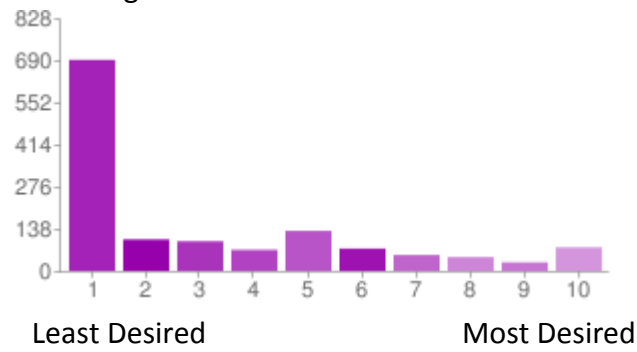

Geist

1 - Least Desired	606	44%
2	104	8%
3	103	8%
4	79	6%
5	148	11%
6	79	6%
7	74	5%
8	63	5%
9	29	2%
10 - Most Desired	81	6%

Hunter the Vigil

1 - Least Desired	627	46%
2	86	6%
3	112	8%
4	81	6%
5	152	11%
6	79	6%
7	75	5%
8	58	4%
9	28	2%
10 - Most Desired	68	5%

Masquerade - Cam/Anarch

1 - Least Desired	236	17%
2	47	3%
3	54	4%
4	55	4%
5	121	9%
6	79	6%
7	96	7%
8	100	7%
9	119	9%
10 - Most Desired	459	34%

Masquerade - Sabbat

1 - Least Desired	317	23%
2	62	5%
3	82	6%
4	52	4%
5	133	10%
6	88	6%
7	98	7%
8	115	8%
9	115	8%
10 - Most Desired	304	22%

Masquerade - Combined Venues

1 - Least Desired	335	25%
2	57	4%
3	68	5%
4	58	4%
5	147	11%
6	87	6%
7	91	7%
8	117	9%
9	77	6%
10 - Most Desired	329	24%

Dreaming

1 - Least Desired	691	51%
2	103	8%
3	97	7%
4	69	5%
5	131	10%
6	73	5%
7	52	4%
8	45	3%
9	28	2%
10 - Most Desired	77	6%