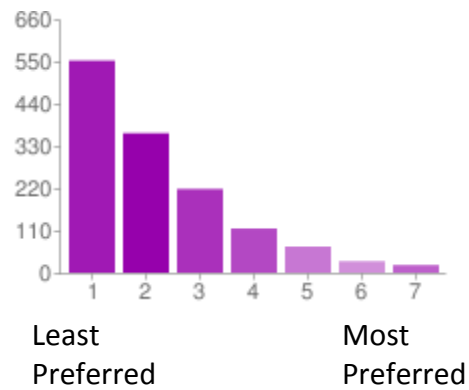

These are NWoD Venues

Requiem

1 - Least Preferred	121	9%
2	55	4%
3	60	4%
4	109	8%
5	155	11%
6	256	19%
7 - Most Preferred	610	45%

Lost

1 - Least Preferred	112	8%
2	79	6%
3	102	7%
4	175	13%
5	268	20%
6	325	24%
7 - Most Preferred	305	22%

Forsaken

1 - Least Preferred	300	22%
2	162	12%
3	191	14%
4	252	18%
5	215	16%
6	143	10%
7 - Most Preferred	103	8%

Awakening

1 - Least Preferred	137	10%
2	93	7%
3	156	11%
4	234	17%
5	242	18%
6	266	19%
7 - Most Preferred	238	17%

Promethian

1 - Least Preferred	552	40%
2	363	27%
3	218	16%
4	115	8%
5	68	5%
6	30	2%
7 - Most Preferred	20	1%

Geist

1 - Least Preferred	276	20%
2	291	21%
3	269	20%
4	207	15%
5	166	12%
6	98	7%
7 - Most Preferred	59	4%

OWOD Preferred Venues

Please rate these genres from Most Preferred (10) to Least Preferred (1). Multiple venues may not have the same rating.

These are OWoD Venues

Masqrade - Cam/Anarch

1 - Least Preferred	113	8%
2	37	3%
3	23	2%
4	22	2%
5	58	4%
6	48	4%
7	114	8%
8	135	10%
9	266	19%
10 - Most Preferred	550	40%