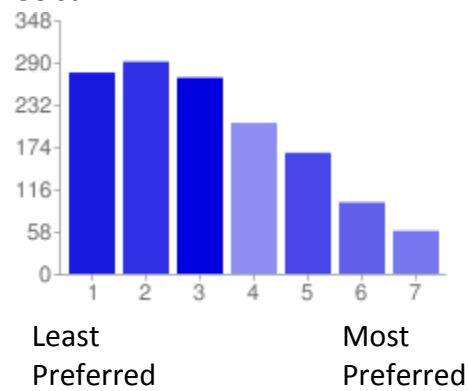

These are NWoD Venues

Requiem

1 - Least Preferred	121	9%
2	55	4%
3	60	4%
4	109	8%
5	155	11%
6	256	19%
7 - Most Preferred	610	45%

Lost

1 - Least Preferred	112	8%
2	79	6%
3	102	7%
4	175	13%
5	268	20%
6	325	24%
7 - Most Preferred	305	22%

Forsaken

1 - Least Preferred	300	22%
2	162	12%
3	191	14%
4	252	18%
5	215	16%
6	143	10%
7 - Most Preferred	103	8%

Awakening

1 - Least Preferred	137	10%
2	93	7%
3	156	11%
4	234	17%
5	242	18%
6	266	19%
7 - Most Preferred	238	17%

Promethian

1 - Least Preferred	552	40%
2	363	27%
3	218	16%
4	115	8%
5	68	5%
6	30	2%
7 - Most Preferred	20	1%

Geist

1 - Least Preferred	276	20%
2	291	21%
3	269	20%
4	207	15%
5	166	12%
6	98	7%
7 - Most Preferred	59	4%

OWOD Preferred Venues

Please rate these genres from Most Preferred (10) to Least Preferred (1). Multiple venues may not have the same rating.

These are OWoD Venues

Masqrade - Cam/Anarch

1 - Least Preferred	113	8%
2	37	3%
3	23	2%
4	22	2%
5	58	4%
6	48	4%
7	114	8%
8	135	10%
9	266	19%
10 - Most Preferred	550	40%