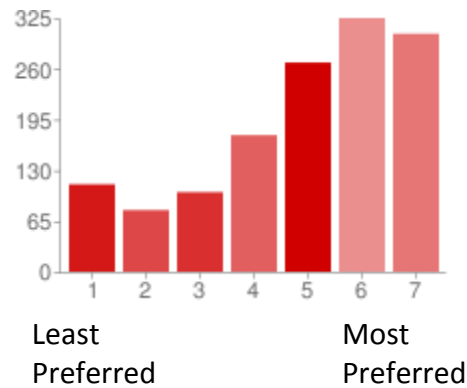

Hunter the Reckoning

1 - Least Desired	810	59%
2	81	6%
3	95	7%
4	69	5%
5	115	8%
6	51	4%
7	34	2%
8	39	3%
9	27	2%
10 - Most Desired	45	3%

Demon

1 - Least Desired	740	54%
2	76	6%
3	81	6%
4	62	5%
5	119	9%
6	66	5%
7	63	5%
8	38	3%
9	27	2%
10 - Most Desired	94	7%

Kindred of the East

1 - Least Desired	800	59%
2	78	6%
3	91	7%
4	52	4%
5	122	9%
6	46	3%
7	67	5%
8	33	2%
9	20	1%
10 - Most Desired	57	4%

NWOD Preferred Venues

Please rate these genres from Most Preferred (7) to Least Preferred (1). Multiple venues may not have the same rating.

These are NWoD Venues

Requiem

1 - Least Preferred	121	9%
2	55	4%
3	60	4%
4	109	8%
5	155	11%
6	256	19%
7 - Most Preferred	610	45%

Lost

1 - Least Preferred	112	8%
2	79	6%
3	102	7%
4	175	13%
5	268	20%
6	325	24%
7 - Most Preferred	305	22%

Forsaken

1 - Least Preferred	300	22%
2	162	12%
3	191	14%
4	252	18%
5	215	16%
6	143	10%
7 - Most Preferred	103	8%

Awakening

1 - Least Preferred	137	10%
2	93	7%
3	156	11%
4	234	17%
5	242	18%
6	266	19%
7 - Most Preferred	238	17%