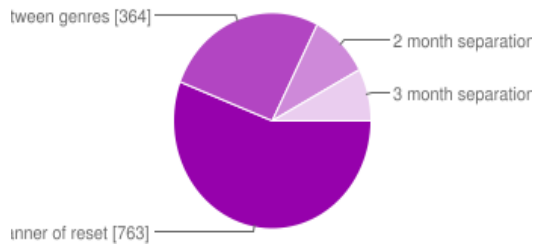

Reset Questions

These questions are in regards to how the reset will take place. For the purposes of this survey, the following terms are used:

- Simultaneous - All genres reset and launch at the same time (May 2013)
- Separated - All NWoD genres reset and launch at the same time (May 2013). All OWoD genres reset and launch some time thereafter.
- Staggered - Genres reset in a series. First genre to reset will still be May 2013.

I want reset to happen simultaneously

1 - No	165	12%
2	52	4%
3	166	12%
4	155	11%
5 - Yes	826	60%

I want reset to happen separately

1 - No	635	46%
2	106	8%
3	256	19%
4	111	8%
5 - Yes	256	19%

I want reset to happen in a staggered manner

1 - No	867	63%
2	104	8%
3	166	12%
4	83	6%
5 - Yes	144	11%

If a Staggered reset takes place, please select from the following choices on how to stagger the reset

I have no preference/I do not want a staggered manner of reset	763	56%
1 month separation between genres	364	27%
2 month separation between genres	132	10%
3 month separation between genres	107	8%