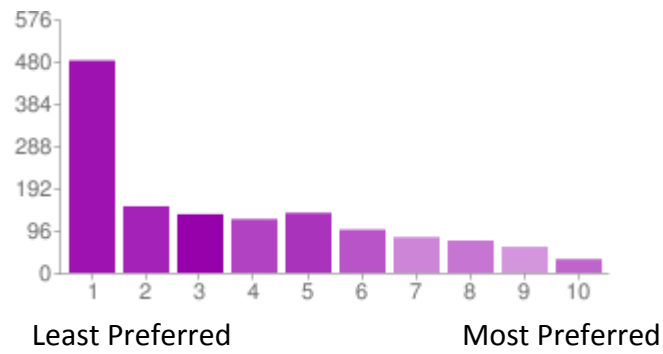

Mummy

1 - Least Preferred	317	23%
2	199	15%
3	231	17%
4	210	15%
5	187	14%
6	90	7%
7	61	4%
8	33	2%
9	27	2%
10 - Most Preferred	11	1%

Wraith

1 - Least Preferred	270	20%
2	154	11%
3	167	12%
4	205	15%
5	196	14%
6	131	10%
7	100	7%
8	63	5%
9	46	3%
10 - Most Preferred	34	2%

Hunter the Reckoning

1 - Least Preferred	263	19%
2	131	10%
3	216	16%
4	161	12%
5	153	11%
6	151	11%
7	119	9%
8	102	7%
9	38	3%
10 - Most Preferred	32	2%

Demon

1 - Least Preferred	277	20%
2	225	16%
3	144	11%
4	133	10%
5	137	10%
6	117	9%
7	117	9%
8	95	7%
9	59	4%
10 - Most Preferred	62	5%

Kindred of the East

1 - Least Preferred	482	35%
2	151	11%
3	133	10%
4	122	9%
5	136	10%
6	98	7%
7	81	6%
8	73	5%
9	59	4%
10 - Most Preferred	31	2%

New World; Old World - Choices and preferences

This section combines OWoD and NWoD allowing players to make the choice in which three venues they are most likely to play in, as well as least likely to play in.