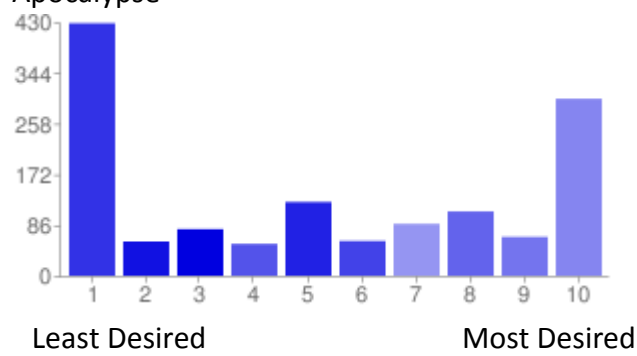

Masquerade - Cam/Anarch

1 - Least Desired	236	17%
2	47	3%
3	54	4%
4	55	4%
5	121	9%
6	79	6%
7	96	7%
8	100	7%
9	119	9%
10 - Most Desired	459	34%

Masquerade - Sabbat

1 - Least Desired	317	23%
2	62	5%
3	82	6%
4	52	4%
5	133	10%
6	88	6%
7	98	7%
8	115	8%
9	115	8%
10 - Most Desired	304	22%

Masquerade - Combined Venues

1 - Least Desired	335	25%
2	57	4%
3	68	5%
4	58	4%
5	147	11%
6	87	6%
7	91	7%
8	117	9%
9	77	6%
10 - Most Desired	329	24%

Dreaming

1 - Least Desired	691	51%
2	103	8%
3	97	7%
4	69	5%
5	131	10%
6	73	5%
7	52	4%
8	45	3%
9	28	2%
10 - Most Desired	77	6%

Apocalypse

1 - Least Desired	428	31%
2	58	4%
3	79	6%
4	54	4%
5	125	9%
6	59	4%
7	88	6%
8	109	8%
9	66	5%
10 - Most Desired	300	22%

Ascension

1 - Least Desired	622	46%
2	79	6%
3	108	8%
4	61	4%
5	125	9%
6	65	5%
7	80	6%
8	65	5%
9	45	3%
10 - Most Desired	116	8%

Mummy

1 - Least Desired	869	64%
2	97	7%
3	92	7%
4	52	4%
5	105	8%
6	37	3%
7	44	3%
8	23	2%
9	17	1%
10 - Most Desired	30	2%

Wraith

1 - Least Desired	799	58%
2	84	6%
3	91	7%
4	57	4%
5	128	9%
6	53	4%
7	48	4%
8	27	2%
9	18	1%
10 - Most Desired	61	4%