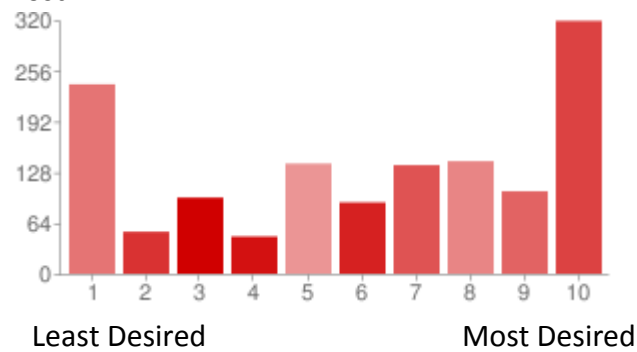

If your preference is not chosen, will it affect you desire to participate in a given venue?

1 - Not Impacted	507	37%
2	221	16%
3	376	28%
4	144	11%
5 - Extremely Impacted	118	9%

Not Impacted Extremely Impacted

Desired Venue Ratings

Please rate these genres from Most Desired (10) to Least Desired (1). Multiple venues may have the same rating.

Requiem

1 - Least Desired	203	15%
2	35	3%
3	67	5%
4	48	4%
5	110	8%
6	67	5%
7	121	9%
8	132	10%
9	109	8%
10 - Most Desired	474	35%

Lost

1 - Least Desired	239	17%
2	53	4%
3	96	7%
4	47	3%
5	139	10%
6	90	7%
7	137	10%
8	142	10%
9	104	8%
10 - Most Desired	319	23%

Forsaken

1 - Least Desired	499	37%
2	96	7%
3	120	9%
4	70	5%
5	161	12%
6	71	5%
7	90	7%
8	66	5%
9	52	4%
10 - Most Desired	141	10%

Awakening

1 - Least Desired	327	24%
2	74	5%
3	97	7%
4	75	5%
5	137	10%
6	88	6%
7	115	8%
8	109	8%
9	89	7%
10 - Most Desired	255	19%

Promethean

1 - Least Desired	839	61%
2	110	8%
3	112	8%
4	60	4%
5	105	8%
6	37	3%
7	31	2%
8	17	1%
9	23	2%
10 - Most Desired	32	2%