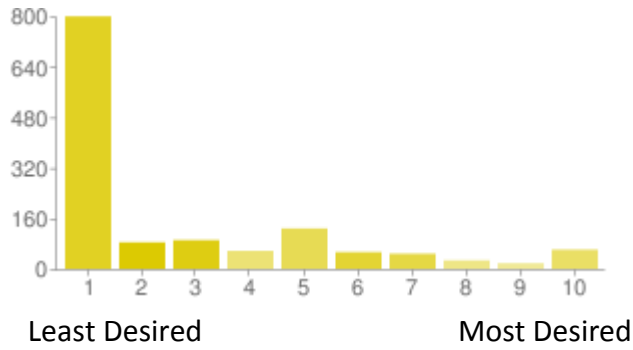

Masquerade - Combined Venues

1 - Least Desired	335	25%
2	57	4%
3	68	5%
4	58	4%
5	147	11%
6	87	6%
7	91	7%
8	117	9%
9	77	6%
10 - Most Desired	329	24%

Dreaming

1 - Least Desired	691	51%
2	103	8%
3	97	7%
4	69	5%
5	131	10%
6	73	5%
7	52	4%
8	45	3%
9	28	2%
10 - Most Desired	77	6%

Apocalypse

1 - Least Desired	428	31%
2	58	4%
3	79	6%
4	54	4%
5	125	9%
6	59	4%
7	88	6%
8	109	8%
9	66	5%
10 - Most Desired	300	22%

Ascension

1 - Least Desired	622	46%
2	79	6%
3	108	8%
4	61	4%
5	125	9%
6	65	5%
7	80	6%
8	65	5%
9	45	3%
10 - Most Desired	116	8%

Mummy

1 - Least Desired	869	64%
2	97	7%
3	92	7%
4	52	4%
5	105	8%
6	37	3%
7	44	3%
8	23	2%
9	17	1%
10 - Most Desired	30	2%

Wraith

1 - Least Desired	799	58%
2	84	6%
3	91	7%
4	57	4%
5	128	9%
6	53	4%
7	48	4%
8	27	2%
9	18	1%
10 - Most Desired	61	4%

Hunter the Reckoning

1 - Least Desired	810	59%
2	81	6%
3	95	7%
4	69	5%
5	115	8%
6	51	4%
7	34	2%
8	39	3%
9	27	2%
10 - Most Desired	45	3%

Demon

1 - Least Desired	740	54%
2	76	6%
3	81	6%
4	62	5%
5	119	9%
6	66	5%
7	63	5%
8	38	3%
9	27	2%
10 - Most Desired	94	7%