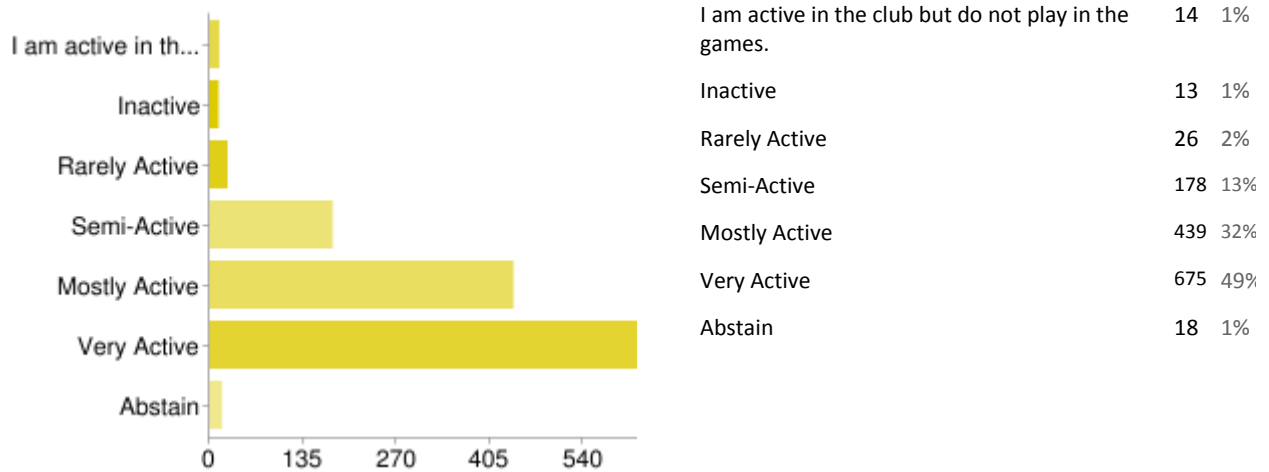

Demographics

These questions deal with the current number of games that you play in any given month. It is not limited to only a single venue, but is the total number of games overall.

How many genres are you currently active in?

Average Genres (approximate) is about 3 per month.

How active are you in the club?