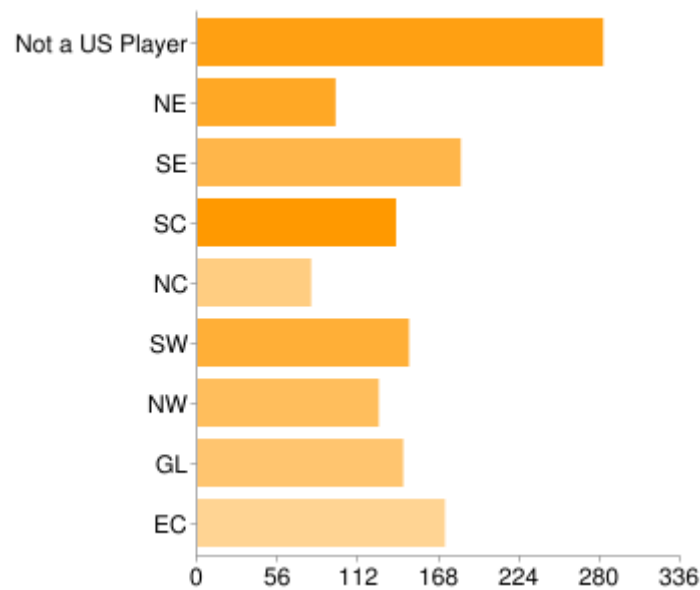

The least preferred games also have the equal spread across it – at Mummy, Promethean, Kindred of the East, Wrath, and Demon.

Summary of Preferences

How did I get these numbers since we rated 1-7 on each venue - adding up line by line and taking the highest total (starting at most preferred going to least preferred) in each group.

- 1) Masquerade (C/A) = 550
- 2) Masquerade (Sabbat) = 607
- 3) Apocalypse = 630
- 4) Dreaming = 440
- 5) Ascension = 606
- 6) Hunter the Reckoning = 595
- 7) Wraith = 775
- 8) Mummy = 870
- 9) Demon = 1071
- 10) KotE = 1366

Where do you reside:

National Affiliate

Australia	103	8%
Canada	132	10%
GIR	26	2%
United States	1083	79%
Ireland	20	1%
Italy	1	0%
Not Listed/unsure/unknown	1	0%

What US Region are you in?

Not a US Player	282	21%
NE	96	7%
SE	183	13%
SC	138	10%
NC	79	6%
SW	147	11%
NW	126	9%
GL	143	10%
EC	172	13%