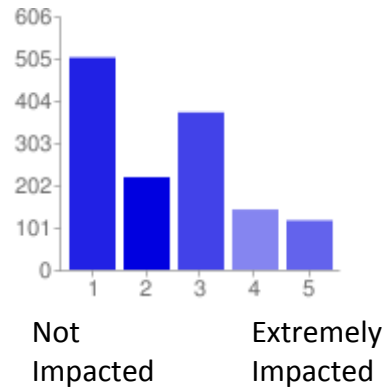

I have no preference/I do not want a staggered manner of reset	763	56%
1 month separation between genres	364	27%
2 month separation between genres	132	10%
3 month separation between genres	107	8%

If your preference is not chosen, will it affect you desire to participate in a given venue?