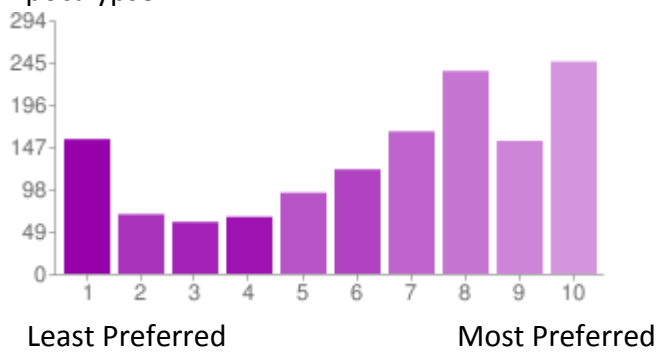

OWOD Preferred Venues

Please rate these genres from Most Preferred (10) to Least Preferred (1). Multiple venues may not have the same rating.

These are OWoD Venues

Masqrade - Cam/Anarch

1 - Least Preferred	113	8%
2	37	3%
3	23	2%
4	22	2%
5	58	4%
6	48	4%
7	114	8%
8	135	10%
9	266	19%
10 - Most Preferred	550	40%

Masqrade - Sabbat

1 - Least Preferred	128	9%
2	75	5%
3	49	4%
4	51	4%
5	50	4%
6	101	7%
7	111	8%
8	194	14%
9	352	26%
10 - Most Preferred	255	19%

Dreaming

1 - Least Preferred	325	24%
2	100	7%
3	119	9%
4	106	8%
5	135	10%
6	141	10%
7	154	11%
8	139	10%
9	85	6%
10 - Most Preferred	62	5%

Apocalypse

1 - Least Preferred	156	11%
2	69	5%
3	60	4%
4	66	5%
5	94	7%
6	121	9%
7	165	12%
8	235	17%
9	154	11%
10 - Most Preferred	246	18%

Ascension

1 - Least Preferred	197	14%
2	81	6%
3	107	8%
4	108	8%
5	167	12%
6	206	15%
7	175	13%
8	123	9%
9	106	8%
10 - Most Preferred	96	7%

Mummy

1 - Least Preferred	317	23%
2	199	15%
3	231	17%
4	210	15%
5	187	14%
6	90	7%
7	61	4%
8	33	2%
9	27	2%
10 - Most Preferred	11	1%

Wraith

1 - Least Preferred	270	20%
2	154	11%
3	167	12%
4	205	15%
5	196	14%
6	131	10%
7	100	7%
8	63	5%
9	46	3%
10 - Most Preferred	34	2%