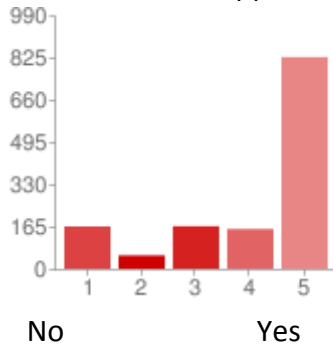

Reset Questions

These questions are in regards to how the reset will take place. For the purposes of this survey, the following terms are used:

- Simultaneous - All genres reset and launch at the same time (May 2013)
- Separated - All NWoD genres reset and launch at the same time (May 2013). All OWoD genres reset and launch some time thereafter.
- Staggered - Genres reset in a series. First genre to reset will still be May 2013.

I want reset to happen simultaneously