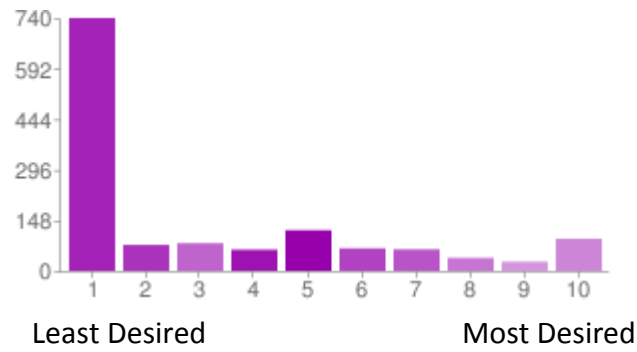

Masquerade - Combined Venues

1 - Least Desired	335	25%
2	57	4%
3	68	5%
4	58	4%
5	147	11%
6	87	6%
7	91	7%
8	117	9%
9	77	6%
10 - Most Desired	329	24%

Dreaming

1 - Least Desired	691	51%
2	103	8%
3	97	7%
4	69	5%
5	131	10%
6	73	5%
7	52	4%
8	45	3%
9	28	2%
10 - Most Desired	77	6%

Apocalypse

1 - Least Desired	428	31%
2	58	4%
3	79	6%
4	54	4%
5	125	9%
6	59	4%
7	88	6%
8	109	8%
9	66	5%
10 - Most Desired	300	22%

Ascension

1 - Least Desired	622	46%
2	79	6%
3	108	8%
4	61	4%
5	125	9%
6	65	5%
7	80	6%
8	65	5%
9	45	3%
10 - Most Desired	116	8%

Mummy

1 - Least Desired	869	64%
2	97	7%
3	92	7%
4	52	4%
5	105	8%
6	37	3%
7	44	3%
8	23	2%
9	17	1%
10 - Most Desired	30	2%

Wraith

1 - Least Desired	799	58%
2	84	6%
3	91	7%
4	57	4%
5	128	9%
6	53	4%
7	48	4%
8	27	2%
9	18	1%
10 - Most Desired	61	4%

Hunter the Reckoning

1 - Least Desired	810	59%
2	81	6%
3	95	7%
4	69	5%
5	115	8%
6	51	4%
7	34	2%
8	39	3%
9	27	2%
10 - Most Desired	45	3%

Demon

1 - Least Desired	740	54%
2	76	6%
3	81	6%
4	62	5%
5	119	9%
6	66	5%
7	63	5%
8	38	3%
9	27	2%
10 - Most Desired	94	7%