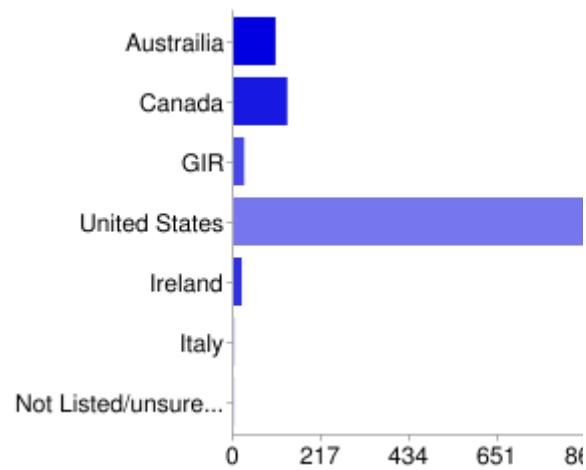

The least preferred games also have the equal spread across it – at Mummy, Promethean, Kindred of the East, Wrath, and Demon.

Summary of Preferences

How did I get these numbers since we rated 1-7 on each venue - adding up line by line and taking the highest total (starting at most preferred going to least preferred) in each group.

NWoD:

Going from most preferred to least preferred:

- 1) Requiem = 610
- 2) Lost = 630
- 3) Awakening = 764
- 4) Forsaken = 703
- 5) Geist = 795
- 6) Hunter = 967
- 7) Promethean = 1366

OWoD:

Going from most preferred to least preferred:

Where do you reside:

National Affiliate

Australia	103	8%
Canada	132	10%
GIR	26	2%
United States	1083	79%
Ireland	20	1%
Italy	1	0%
Not Listed/unsure/unknown	1	0%

What US Region are you in?

Not a US Player	282	21%
NE	96	7%
SE	183	13%
SC	138	10%
NC	79	6%
SW	147	11%
NW	126	9%
GL	143	10%
EC	172	13%