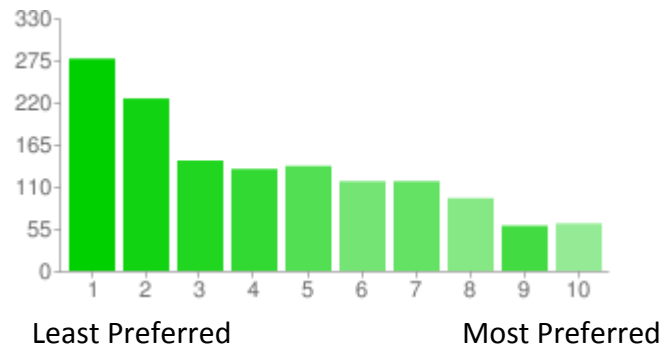

Apocalypse

1 - Least Preferred	156	11%
2	69	5%
3	60	4%
4	66	5%
5	94	7%
6	121	9%
7	165	12%
8	235	17%
9	154	11%
10 - Most Preferred	246	18%

Ascension

1 - Least Preferred	197	14%
2	81	6%
3	107	8%
4	108	8%
5	167	12%
6	206	15%
7	175	13%
8	123	9%
9	106	8%
10 - Most Preferred	96	7%

Mummy

1 - Least Preferred	317	23%
2	199	15%
3	231	17%
4	210	15%
5	187	14%
6	90	7%
7	61	4%
8	33	2%
9	27	2%
10 - Most Preferred	11	1%

Wraith

1 - Least Preferred	270	20%
2	154	11%
3	167	12%
4	205	15%
5	196	14%
6	131	10%
7	100	7%
8	63	5%
9	46	3%
10 - Most Preferred	34	2%

Hunter the Reckoning

1 - Least Preferred	263	19%
2	131	10%
3	216	16%
4	161	12%
5	153	11%
6	151	11%
7	119	9%
8	102	7%
9	38	3%
10 - Most Preferred	32	2%

Demon

1 - Least Preferred	277	20%
2	225	16%
3	144	11%
4	133	10%
5	137	10%
6	117	9%
7	117	9%
8	95	7%
9	59	4%
10 - Most Preferred	62	5%