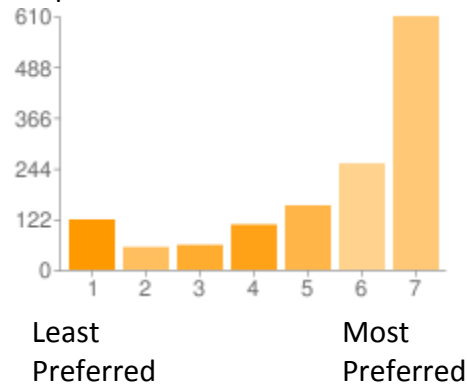

Hunter the Reckoning

1 - Least Desired	810	59%
2	81	6%
3	95	7%
4	69	5%
5	115	8%
6	51	4%
7	34	2%
8	39	3%
9	27	2%
10 - Most Desired	45	3%

Demon

1 - Least Desired	740	54%
2	76	6%
3	81	6%
4	62	5%
5	119	9%
6	66	5%
7	63	5%
8	38	3%
9	27	2%
10 - Most Desired	94	7%

Kindred of the East

1 - Least Desired	800	59%
2	78	6%
3	91	7%
4	52	4%
5	122	9%
6	46	3%
7	67	5%
8	33	2%
9	20	1%
10 - Most Desired	57	4%

NWOD Preferred Venues

Please rate these genres from Most Preferred (7) to Least Preferred (1). Multiple venues may not have the same rating.

These are NWoD Venues

Requiem

1 - Least Preferred	121	9%
2	55	4%
3	60	4%
4	109	8%
5	155	11%
6	256	19%
7 - Most Preferred	610	45%

Lost

1 - Least Preferred	112	8%
2	79	6%
3	102	7%
4	175	13%
5	268	20%
6	325	24%
7 - Most Preferred	305	22%

Forsaken

1 - Least Preferred	300	22%
2	162	12%
3	191	14%
4	252	18%
5	215	16%
6	143	10%
7 - Most Preferred	103	8%

Awakening

1 - Least Preferred	137	10%
2	93	7%
3	156	11%
4	234	17%
5	242	18%
6	266	19%
7 - Most Preferred	238	17%