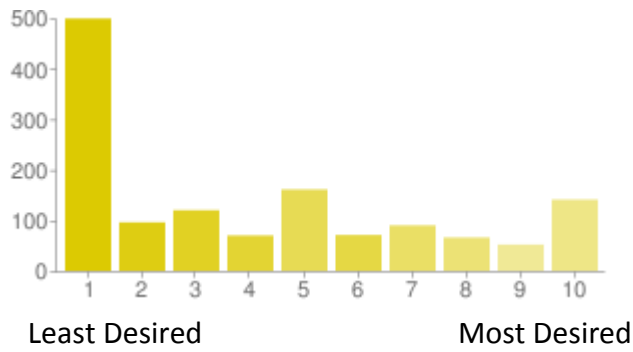

If your preference is not chosen, will it affect you desire to participate in a given venue?

1 - Not Impacted	507	37%
2	221	16%
3	376	28%
4	144	11%
5 - Extremely Impacted	118	9%

Not Impacted Extremely Impacted

Desired Venue Ratings

Please rate these genres from Most Desired (10) to Least Desired (1). Multiple venues may have the same rating.

Requiem

1 - Least Desired	203	15%
2	35	3%
3	67	5%
4	48	4%
5	110	8%
6	67	5%
7	121	9%
8	132	10%
9	109	8%
10 - Most Desired	474	35%

Lost

1 - Least Desired	239	17%
2	53	4%
3	96	7%
4	47	3%
5	139	10%
6	90	7%
7	137	10%
8	142	10%
9	104	8%
10 - Most Desired	319	23%

Forsaken

1 - Least Desired	499	37%
2	96	7%
3	120	9%
4	70	5%
5	161	12%
6	71	5%
7	90	7%
8	66	5%
9	52	4%
10 - Most Desired	141	10%

Awakening

1 - Least Desired	327	24%
2	74	5%
3	97	7%
4	75	5%
5	137	10%
6	88	6%
7	115	8%
8	109	8%
9	89	7%
10 - Most Desired	255	19%

Promethean

1 - Least Desired	839	61%
2	110	8%
3	112	8%
4	60	4%
5	105	8%
6	37	3%
7	31	2%
8	17	1%
9	23	2%
10 - Most Desired	32	2%