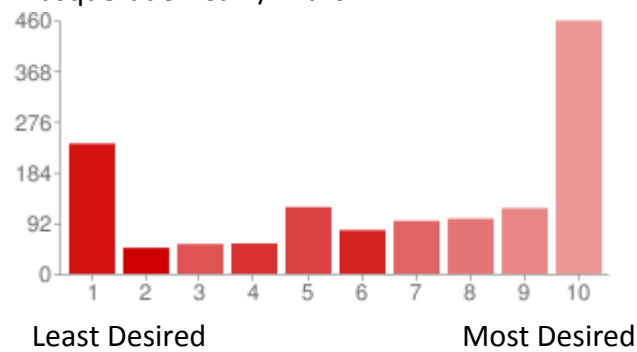

Awakening

1 - Least Desired	327	24%
2	74	5%
3	97	7%
4	75	5%
5	137	10%
6	88	6%
7	115	8%
8	109	8%
9	89	7%
10 - Most Desired	255	19%

Promethean

1 - Least Desired	839	61%
2	110	8%
3	112	8%
4	60	4%
5	105	8%
6	37	3%
7	31	2%
8	17	1%
9	23	2%
10 - Most Desired	32	2%

Geist

1 - Least Desired	606	44%
2	104	8%
3	103	8%
4	79	6%
5	148	11%
6	79	6%
7	74	5%
8	63	5%
9	29	2%
10 - Most Desired	81	6%

Hunter the Vigil

1 - Least Desired	627	46%
2	86	6%
3	112	8%
4	81	6%
5	152	11%
6	79	6%
7	75	5%
8	58	4%
9	28	2%
10 - Most Desired	68	5%

Masquerade - Cam/Anarch

1 - Least Desired	236	17%
2	47	3%
3	54	4%
4	55	4%
5	121	9%
6	79	6%
7	96	7%
8	100	7%
9	119	9%
10 - Most Desired	459	34%

Masquerade - Sabbat

1 - Least Desired	317	23%
2	62	5%
3	82	6%
4	52	4%
5	133	10%
6	88	6%
7	98	7%
8	115	8%
9	115	8%
10 - Most Desired	304	22%

Masquerade - Combined Venues

1 - Least Desired	335	25%
2	57	4%
3	68	5%
4	58	4%
5	147	11%
6	87	6%
7	91	7%
8	117	9%
9	77	6%
10 - Most Desired	329	24%

Dreaming

1 - Least Desired	691	51%
2	103	8%
3	97	7%
4	69	5%
5	131	10%
6	73	5%
7	52	4%
8	45	3%
9	28	2%
10 - Most Desired	77	6%