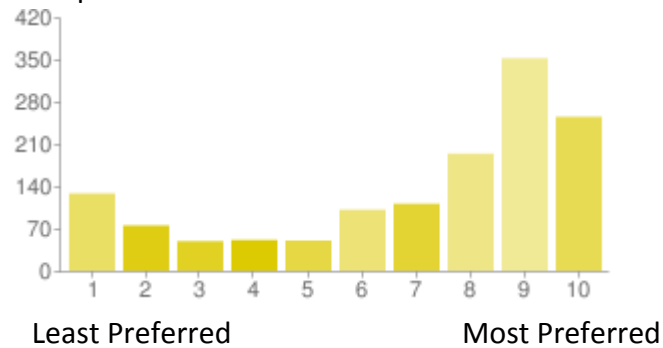

Forsaken

1 - Least Preferred	300	22%
2	162	12%
3	191	14%
4	252	18%
5	215	16%
6	143	10%
7 - Most Preferred	103	8%

Awakening

1 - Least Preferred	137	10%
2	93	7%
3	156	11%
4	234	17%
5	242	18%
6	266	19%
7 - Most Preferred	238	17%

OWOD Preferred Venues

Please rate these genres from Most Preferred (10) to Least Preferred (1). Multiple venues may not have the same rating.

These are OWoD Venues

Masqrade - Cam/Anarch

1 - Least Preferred	113	8%
2	37	3%
3	23	2%
4	22	2%
5	58	4%
6	48	4%
7	114	8%
8	135	10%
9	266	19%
10 - Most Preferred	550	40%

Masqrade - Sabbat

1 - Least Preferred	128	9%
2	75	5%
3	49	4%
4	51	4%
5	50	4%
6	101	7%
7	111	8%
8	194	14%
9	352	26%
10 - Most Preferred	255	19%

Dreaming

1 - Least Preferred	325	24%
2	100	7%
3	119	9%
4	106	8%
5	135	10%
6	141	10%
7	154	11%
8	139	10%
9	85	6%
10 - Most Preferred	62	5%